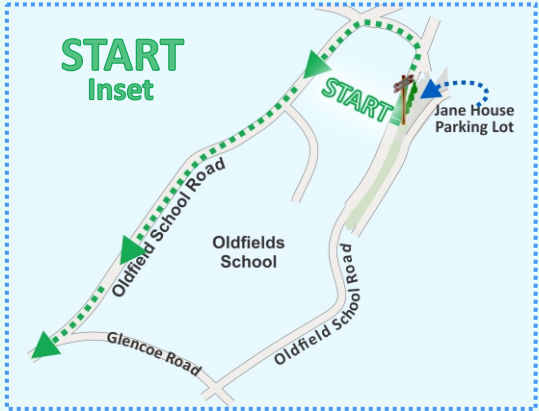

### TURN AROUND

~ 8/10ths of a mile north of Bee Tree Road. 20.0' east of green & blue paint mark below white "No Trespassing" sign on small tree on the southwest side. 40' 6" northwest of green paint mark at head level on small sycamore on the northeast side. 39°41'38.00"N 76°40'6.50"W. At 13.562 miles.

### TURN AROUND

Counterclockwise

### START

On Oldfields School Road going north. Adjacent to the "Jane House" parking lot. 17.3' north of the center of the "Jane House Parking" sign on the east side. Even with the center of the telephone pole on the east side "520665" and yellow "5000 - 7701". 39.55680, 76.62388.