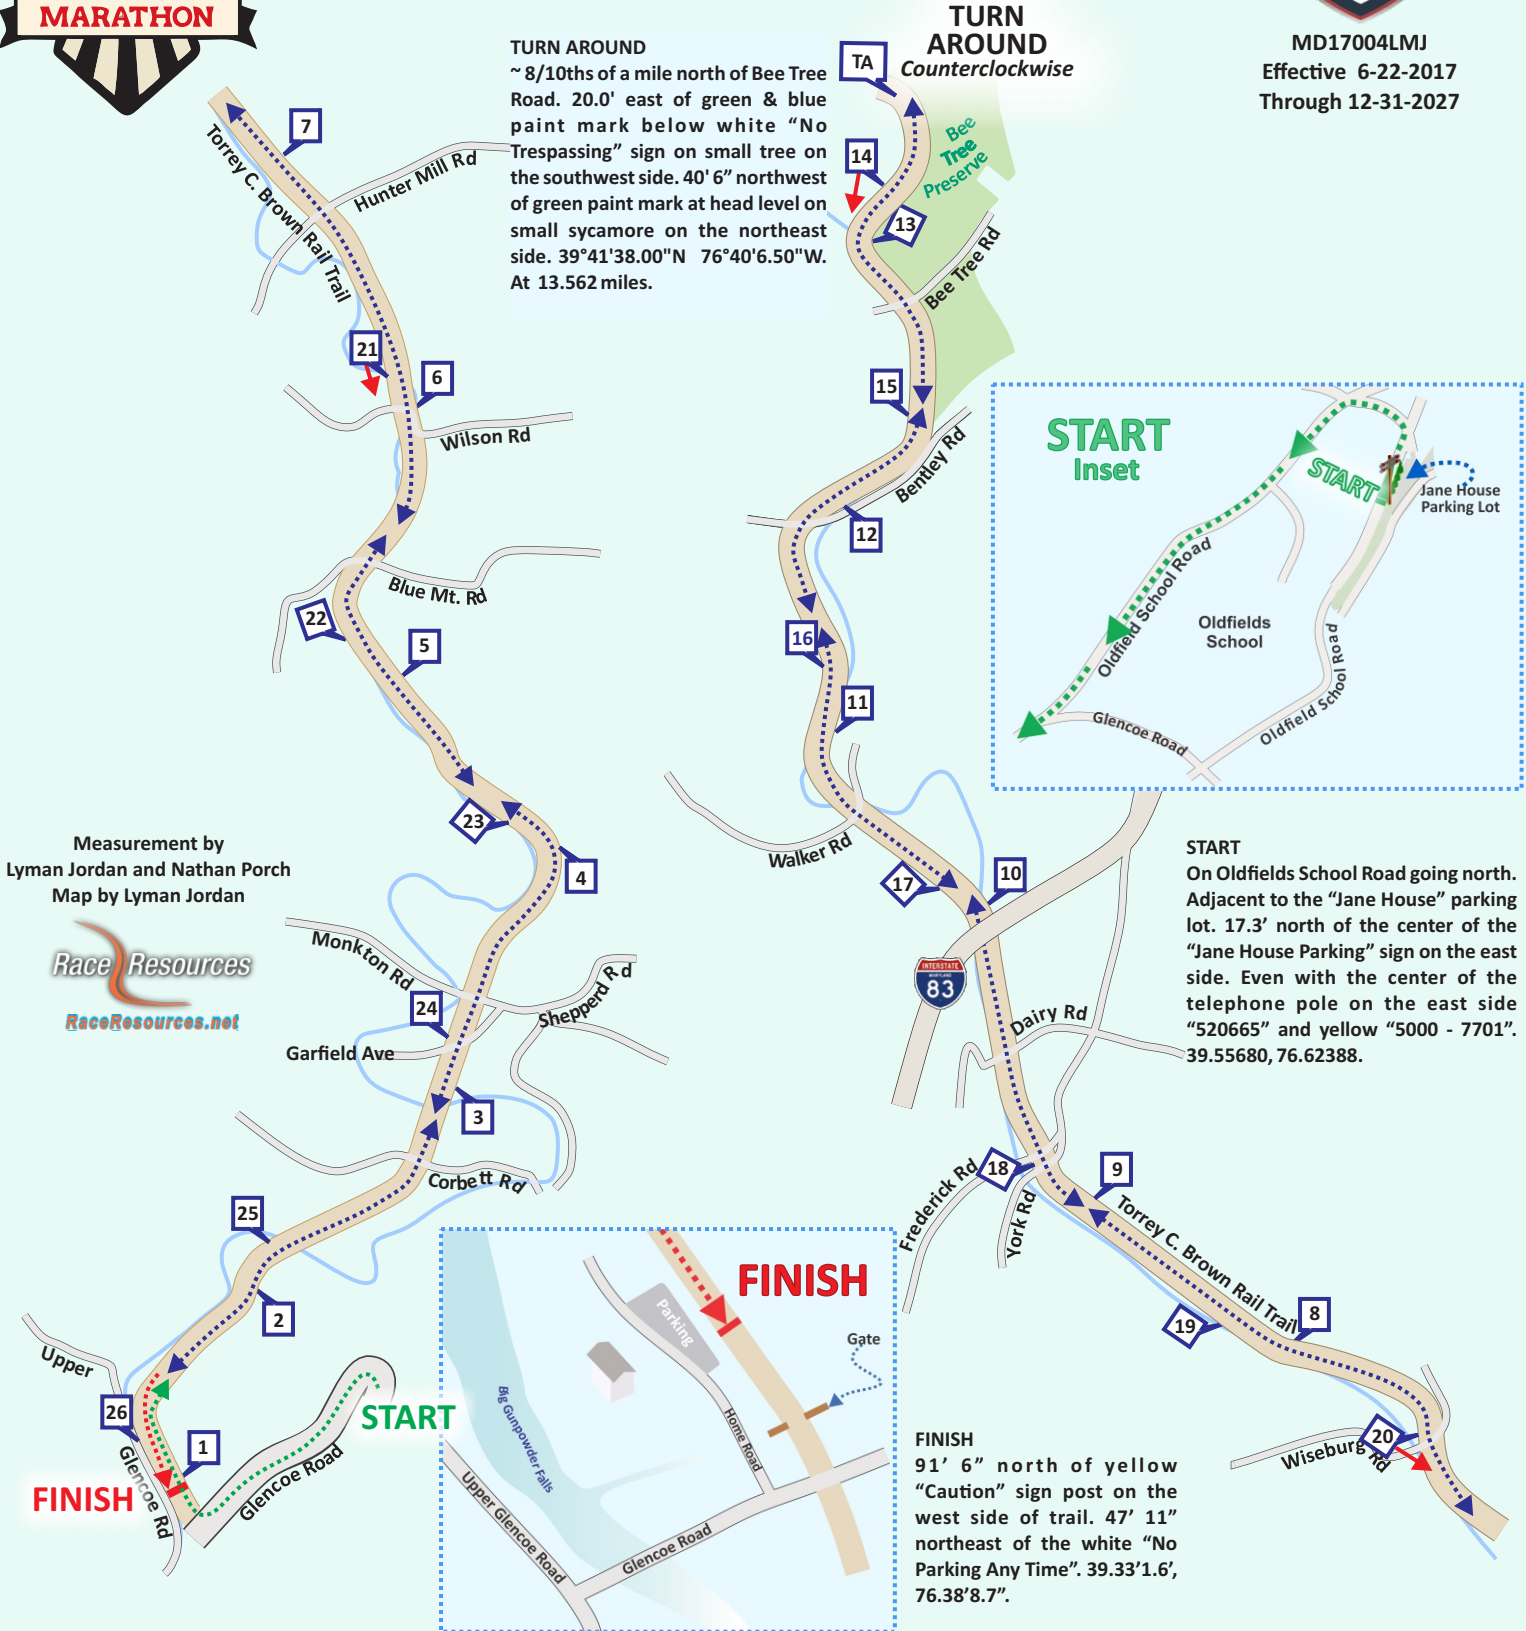

### TURN AROUND

~ 8/10ths of a mile north of Bee Tree Road. 20.0' east of green & blue paint mark below white "No Trespassing" sign on small tree on the southwest side. 40' 6" northwest of green paint mark at head level on small sycamore on the northeast side. 39°41'38.00"N 76°40'6.50"W. At 13.562 miles.

### TURN AROUND

Counterclockwise

### START

On Oldfields School Road going north. Adjacent to the "Jane House" parking lot. 17.3' north of the center of the "Jane House Parking" sign on the east side. Even with the center of the telephone pole on the east side "520665" and yellow "5000 - 7701". 39.55680, 76.62388.

### FINISH

91' 6" north of yellow "Caution" sign post on the west side of trail. 47' 11" northeast of the white "No Parking Any Time". 39.33°1.6', 76.38°8.7".

Measurement by  
Lyman Jordan and Nathan Porch  
Map by Lyman Jordan